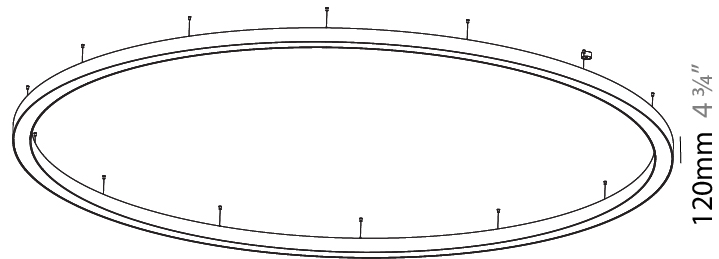

GENERAL

Series: Glorious
Subseries: Glorious 150
Partner: Prolicht
Division: Architectural
Installation: Suspension
Product Type: Pendant
Mounting Location: Ceiling
Light Distribution: Direct / Indirect

PHYSICAL

Shape: Round
Diameter (mm): 5400
Diameter (in): 212 ⁵/₈
Height (mm): 120
Height (in): 4 ³/₄
Max. Overall Height (mm): 2120
Max. Overall Height (in): 83 ⁷/₁₆
Weight (kg): 71.452
Weight (lbs): 157.19
Diffuser: PMMA - Opal
Fixture Finish: [SSR / BKV / CWI / CRY / HAB / UFT / ITA / RUA / FTG / MYG / LOD / PUS / FRO / FUP / KIA / POP / BLS / SPG / MEY / GOH / CHC / COM / ABZ / JAG / OBR / MOS / ROR](#)
Fixture Material: PMMA / Aluminum

ELECTRICAL

Lamp Type: LED (Zhaga Standard)
Input Wattage (W): 411.2
Total Output Wattage (W): 324 / 259.2 (3500K)
[Dimming: 0-10V Dimming / Phase Dimming (120Vac Only)](#)
Driver Included: Yes
Driver Location: Integrated
Driver Type: Constant Current - 120 / 277Vac
Driver Class: Class 2
Input Voltage (V): 120 - 277
Constant Current (MA): 350 / 800/500 (3500K)

LED

[Color Temperature (°K): 2700 / 3000 / 3500 / 4000](#)
Max. Delivered Lumen (lm): Max 39682 (24449 Dir / 15233 Ind)
Nominal Lumen (lm): Max 56420
CRI: >90 CRI
Efficiency (%): 70
Lamp Life (hrs): 50000

OPTICAL

RATINGS AND CERTIFICATIONS

Certified By: Certified for North American Standards
IP rating: IP20