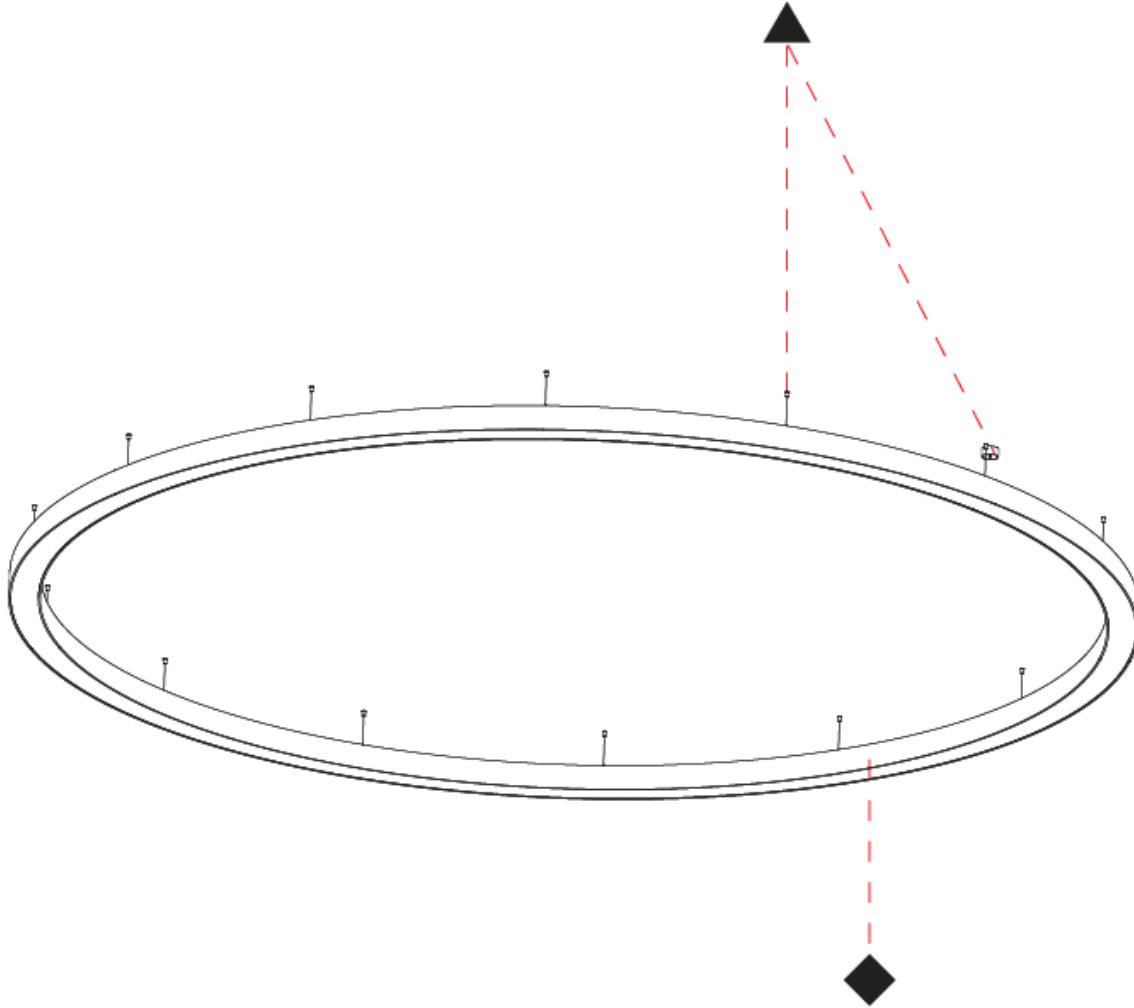

Certified By: Certified for North American Standards
 IP rating: IP20

5100mm 200 ¹³/₁₆"

5400mm 212 ⁵/₈"

GLORIOUS 150 SUSPENSION

A30188-

PROJECT	_____
TYPE	_____
SPECIFIER	_____
QUANTITY	_____
DATE	_____

A

GLORIOUS 150 SUSPENSION