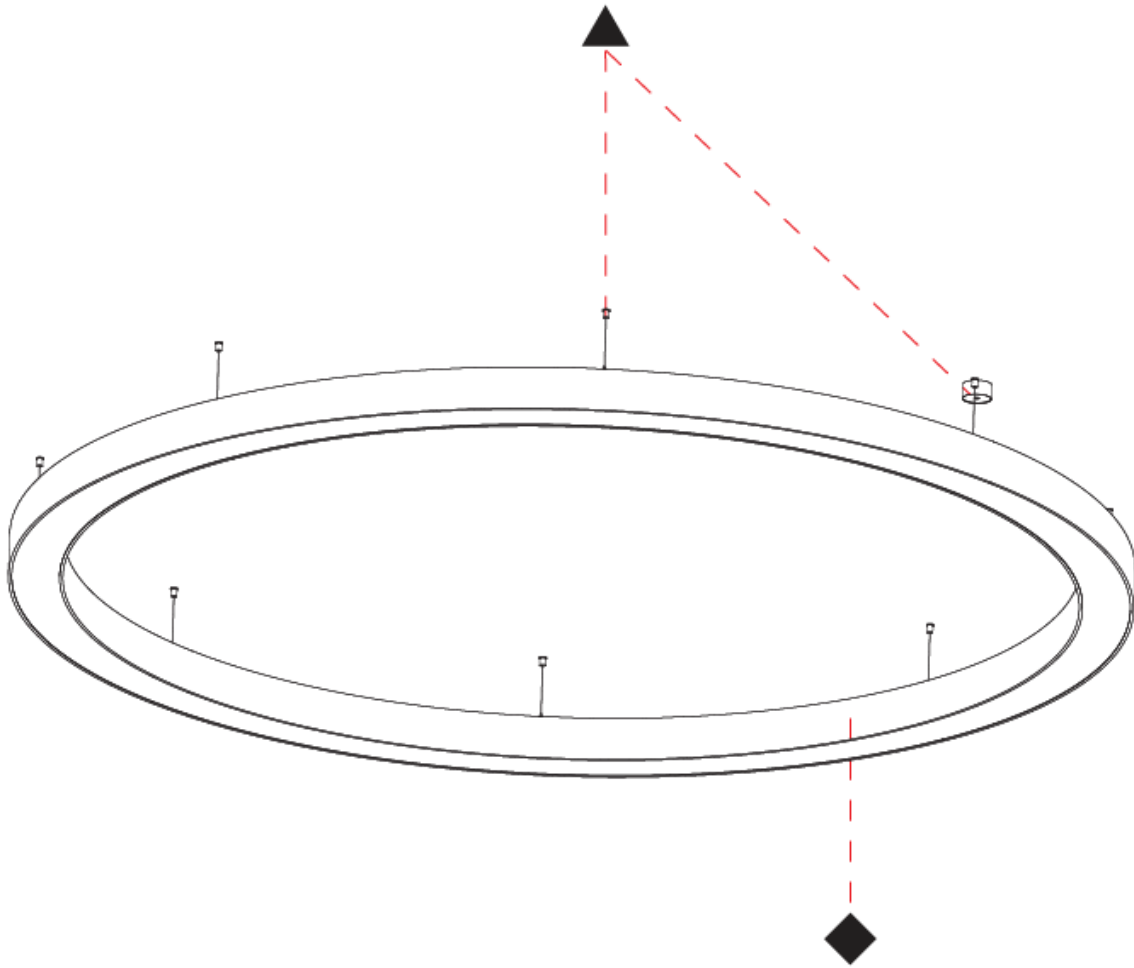

GLORIOUS 150 SUSPENSION

A30543-

PROJECT	_____
TYPE	_____
SPECIFIER	_____
QUANTITY	_____
DATE	_____

A