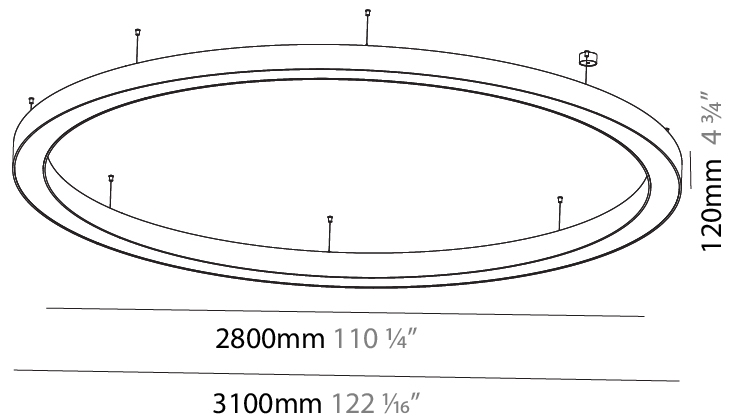

GENERAL

Series: Glorious
Subseries: Glorious 150
Partner: Prolicht
Division: Architectural
Installation: Suspension
Product Type: Pendant
Mounting Location: Ceiling
Light Distribution: Direct / Indirect

PHYSICAL

Shape: Round
Diameter (mm): 3100
Diameter (in): 122 1/4
Depth (mm): 120
Depth (in): 4 3/4
Max. Overall Height (mm): 2120
Max. Overall Height (in): 83 7/16
Weight (kg): 40.905
Weight (lbs): 90.18
Diffuser: PMMA - Opal
Fixture Finish: SSR / BKV / CWI / CRY / HAB / UFT / ITA / RUA / FTG / MYG / LOD / PUS / FRO / FUP / KIA / POP / BLS / SPG / MEY / GOH / CHC / COM / ABZ / JAG / OBR / MOS / ROR
Fixture Material: PMMA / Aluminum

ELECTRICAL

Lamp Type: LED (Zhaga Standard)
Input Wattage (W): 235
Total Output Wattage (W): 192 / 153.6 (3500K)
Dimming: 0-10V Dimming / Phase Dimming (120Vac Only)
Driver Included: Yes
Driver Location: Integrated
Driver Type: Constant Current - 120 / 277Vac
Driver Class: Class 2
Input Voltage (V): 120 - 277
Constant Current (MA): 350 / 800 (3500K)

LED

Color Temperature (°K): 2700 / 3000 / 3500 / 4000
Max. Delivered Lumen (lm): Max 22676 (13971 Dir / 8705 Ind)
Nominal Lumen (lm): Max 32240
CRI: >90 CRI
Efficiency (%): 70
Lamp Life (hrs): 50000

OPTICAL

RATINGS AND CERTIFICATIONS

Certified By: Certified for North American Standards
IP rating: IP20