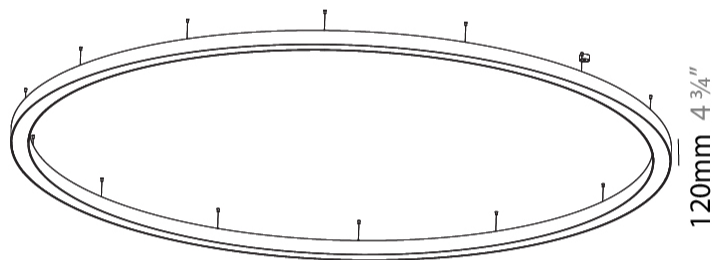

GENERAL

Series: Glorious
Subseries: Glorious 150
Partner: Prolicht
Division: Architectural
Installation: Suspension
Product Type: Pendant
Mounting Location: Ceiling
Light Distribution: Direct

PHYSICAL

Shape: Round
Diameter (mm): 5400
Diameter (in): 212 ⁵/₈
Depth (mm): 120
Depth (in): 4 ³/₄
Max. Overall Height (mm): 2120
Max. Overall Height (in): 83 ⁷/₁₆
Weight (kg): 69.5
Weight (lbs): 152.9
Diffuser: PMMA - Opal
Fixture Finish: [SSR / BKV / CWI / CRY / HAB / UFT / ITA / RUA / FTG / MYG / LOD / PUS / FRO / FUP / KIA / POP / BLS / SPG / MEY / GOH / CHC / COM / ABZ / JAG / OBR / MOS / ROR](#)
Fixture Material: PMMA / Aluminum

ELECTRICAL

Lamp Type: LED (Zhaga Standard)
Input Wattage (W): 274.1
Total Output Wattage (W): 224 / 179.2 (3500K)
Dimming: [0-10V Dimming / Phase Dimming (120Vac Only)](#)
Driver Included: Yes
Driver Location: Integrated
Driver Type: Constant Current
Driver Class: Class 2
Input Voltage (V): 120 - 277
Constant Current (MA): 350 / 1400 (3500K)

LED

Color Temperature (°K): [2700 / 3000 / 3500 / 4000](#)
Max. Delivered Lumen (lm): Max 26807
Nominal Lumen (lm): Max 37614
CRI: >90 CRI
Efficiency (%): 65
Lamp Life (hrs): 50000

OPTICAL

RATINGS AND CERTIFICATIONS

Certified By: Certified for North American Standards
IP rating: IP20

5100mm 200 ¹³/₁₆"

5400mm 212 ⁵/₈"