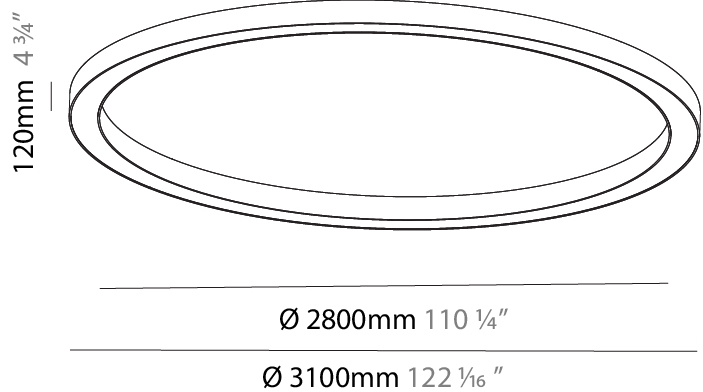

1. To build a product code in our configurator select the specify button on the base model # product page
2. To build a manual product code on this datasheet choose from the options listed below in blue font and add the suffix to the base model #

GENERAL

Series: Glorious
Subseries: Glorious 150
Partner: Prolicht
Division: Architectural
Installation: Surface
Product Type: Ceiling Surface
Mounting Location: Ceiling
Light Distribution: Direct

PHYSICAL

Shape: Round
Diameter (mm): 3100
Diameter (in): 122 ¹/₁₆
Height (mm): 120
Height (in): 4 ³/₄
Weight (kg): 38.3
Weight (lbs): 84.26
Diffuser: PMMA - Opal
Fixture Finish: SSR / BKV / CWI / CRY / HAB / UFT / ITA / RUA / FTG / MYG / LOD / PUS / FRO / FUP / KIA / POP / BLS / SPG / MEY / GOH / CHC / COM / ABZ / JAG / OBR / MOS / ROR
Fixture Material: PMMA / Aluminum

ELECTRICAL

Lamp Type: LED (Zhaga Standard)
Input Wattage (W): 156.6
Total Output Wattage (W): 128 / 102.4 (3500K)
Dimming: 0-10V Dimming / Phase Dimming (120Vac Only)
Driver Included: Yes
Driver Location: Integrated
Driver Type: Constant Current - 120 / 277Vac
Driver Class: Class 2
Input Voltage (V): 120 - 277
Constant Current (MA): 350 / 800 (3500K)

LED

Color Temperature (°K): 2700 / 3000 / 3500 / 4000
Max. Delivered Lumen (lm): Max 15318
Nominal Lumen (lm): Max 21493
CRI: >90 CRI
Efficiency (%): 65
Lamp Life (hrs): 50000

OPTICAL

RATINGS AND CERTIFICATIONS

Certified By: Certified for North American Standards
IP rating: IP20