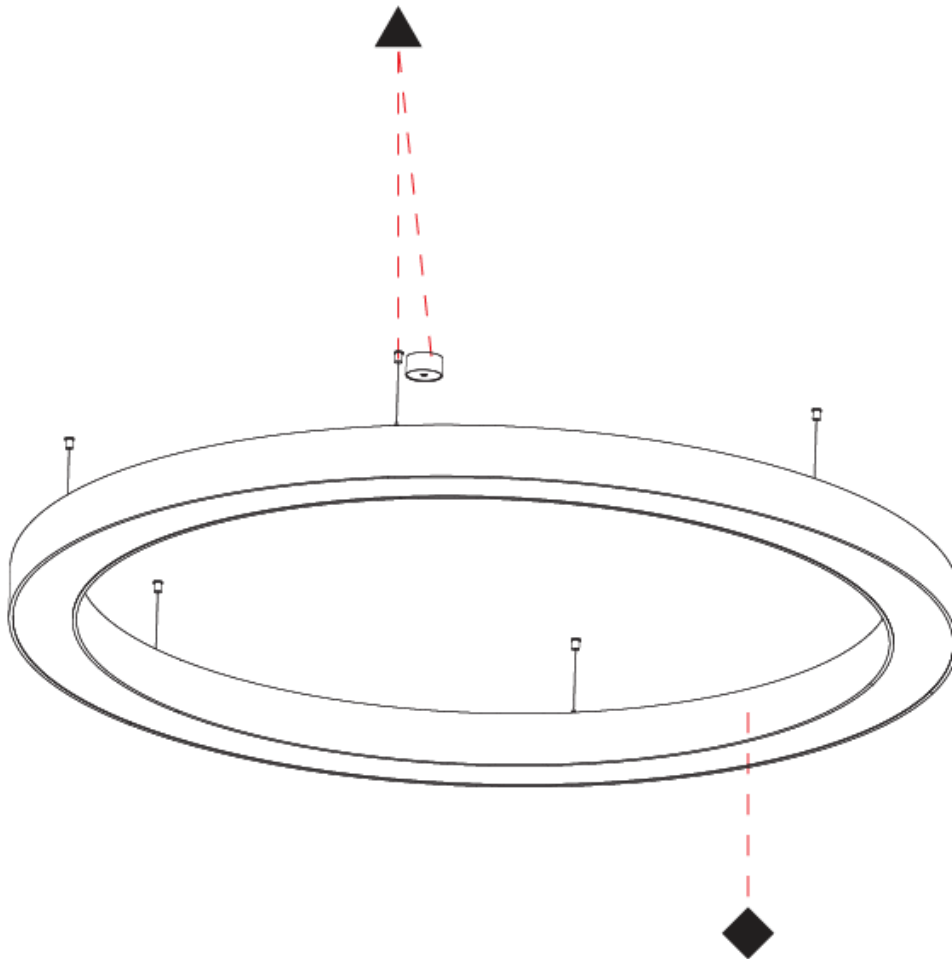

GLORIOUS 150 SUSPENSION

A30986-

PROJECT	_____
TYPE	_____
SPECIFIER	_____
QUANTITY	_____
DATE	_____

A