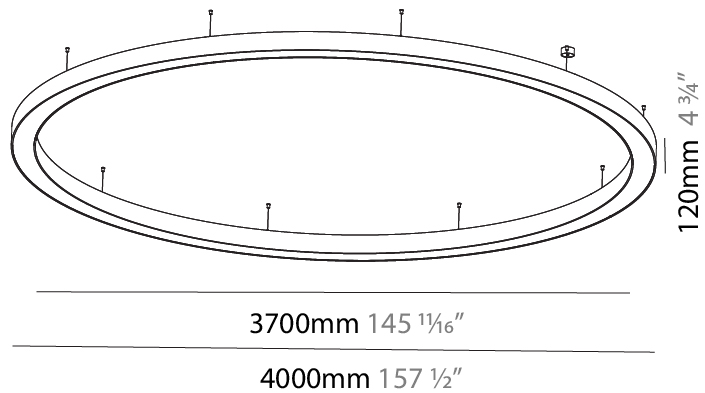

GENERAL

Series: Glorious
Subseries: Glorious 150
Partner: Prolicht
Division: Architectural
Installation: Suspension
Product Type: Pendant
Mounting Location: Ceiling
Light Distribution: Direct / Indirect

PHYSICAL

Shape: Round
Diameter (mm): 4000
Diameter (in): 157 1/2
Depth (mm): 120
Depth (in): 4 3/4
Max. Overall Height (mm): 2120
Max. Overall Height (in): 83 7/16
Weight (kg): 53.026
Weight (lbs): 116.66
Diffuser: PMMA - Opal
Fixture Finish: [SSR / BKV / CWI / CRY / HAB / UFT / ITA / RUA / FTG / MYG / LOD / PUS / FRO / FUP / KIA / POP / BLS / SPG / MEY / GOH / CHC / COM / ABZ / JAG / OBR / MOS / ROR](#)
Fixture Material: PMMA / Aluminum

ELECTRICAL

Lamp Type: LED (Zhaga Standard)
Input Wattage (W): 274.4
Total Output Wattage (W): 240 / 192 (3500K)
Dimming: [0-10V Dimming / Phase Dimming (120Vac Only)](#)
Driver Included: Yes
Driver Location: Integrated
Driver Type: Constant Current - 120 / 277Vac
Driver Class: Class 2
Input Voltage (V): 120 - 277
Constant Current (MA): 350 / 1000 (3500K)

LED

Color Temperature (°K): [2700 / 3000 / 3500 / 4000](#)
Max. Delivered Lumen (lm): Max 28344 (17463 Dir / 10881 Ind)
Nominal Lumen (lm): Max 40300
CRI: >90 CRI
Efficiency (%): 70
Lamp Life (hrs): 50000

OPTICAL

RATINGS AND CERTIFICATIONS

Certified By: Certified for North American Standards
IP rating: IP20