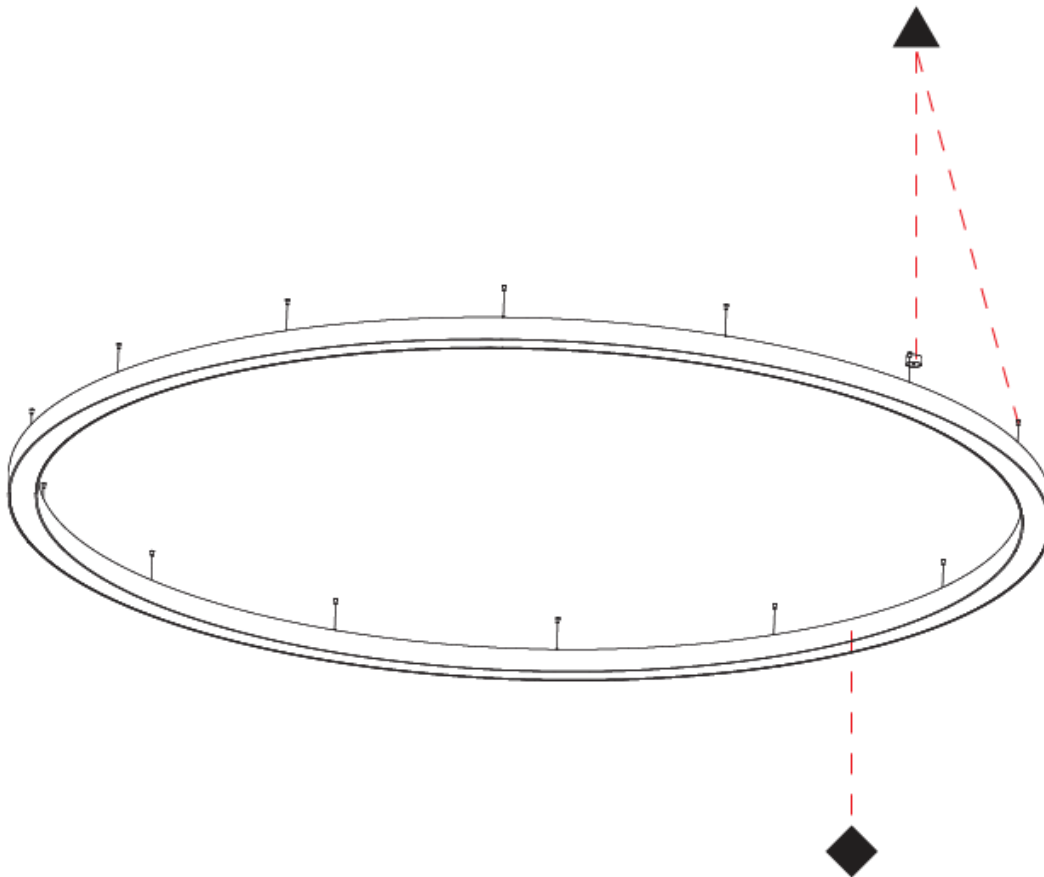

GLORIOUS 150 SUSPENSION

A30547-

PROJECT	_____
TYPE	_____
SPECIFIER	_____
QUANTITY	_____
DATE	_____

A