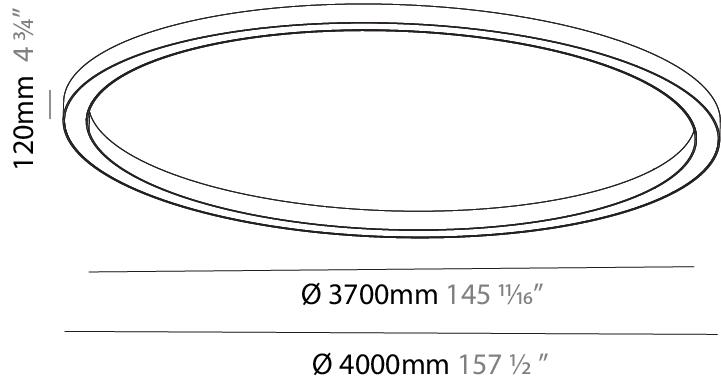

1. To build a product code in our configurator select the specify button on the base model # product page
2. To build a manual product code on this datasheet choose from the options listed below in blue font and add the suffix to the base model #

GENERAL

Series: Glorious
Subseries: Glorious 150
Partner: Prolicht
Division: Architectural
Installation: Surface
Product Type: Ceiling Surface
Mounting Location: Ceiling
Light Distribution: Direct

PHYSICAL

Shape: Round
Diameter (mm): 4000
Diameter (in): 157 1/2
Height (mm): 120
Height (in): 4 3/4
Weight (kg): 49.661
Weight (lbs): 109.25
Diffuser: PMMA - Opal
Fixture Finish: SSR / BKV / CWI / CRY / HAB / UFT / ITA / RUA / FTG / MYG / LOD / PUS / FRO / FUP / KIA / POP / BLS / SPG / MEY / GOH / CHC / COM / ABZ / JAG / OBR / MOS / ROR
Fixture Material: PMMA / Aluminum

ELECTRICAL

Lamp Type: LED (Zhaga Standard)
Input Wattage (W): 195.8
Total Output Wattage (W): 160 / 128 (3500K)
Dimming: 0-10V Dimming / Phase Dimming (120Vac Only)
Driver Included: Yes
Driver Location: Integrated
Driver Type: Constant Current - 120 / 277Vac
Driver Class: Class 2
Input Voltage (V): 120 - 277
Constant Current (MA): 350 / 1000 (3500K)

LED

Color Temperature (°K): 2700 / 3000 / 3500 / 4000
Max. Delivered Lumen (lm): Max 19148
Nominal Lumen (lm): Max 26867
CRI: >90 CRI
Efficiency (%): 65
Lamp Life (hrs): 50000

OPTICAL

RATINGS AND CERTIFICATIONS

Certified By: Certified for North American Standards
IP rating: IP20