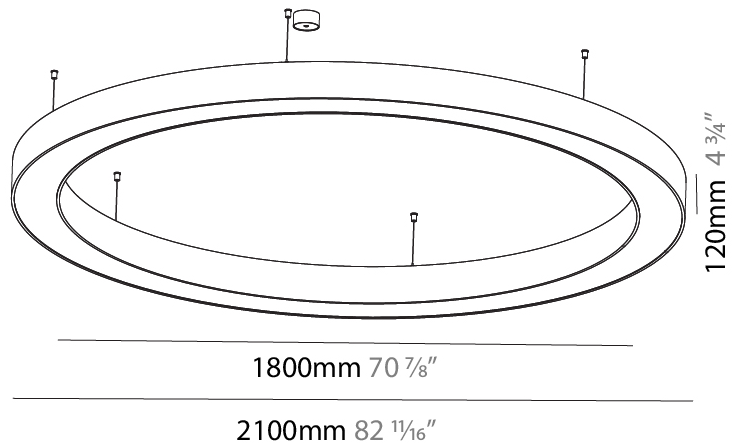

GENERAL

Series: Glorious
Subseries: Glorious 150
Partner: Prolicht
Division: Architectural
Installation: Suspension
Product Type: Pendant
Mounting Location: Ceiling
Light Distribution: Direct / Indirect

PHYSICAL

Shape: Round
Diameter (mm): 2100
Diameter (in): 82 11/16
Height (mm): 120
Height (in): 4 3/4
Max. Overall Height (mm): 2120
Max. Overall Height (in): 83 7/16
Weight (kg): 26.817
Weight (lbs): 59.12
Diffuser: PMMA - Opal
Fixture Finish: [SSR / BKV / CWI / CRY / HAB / UFT / ITA / RUA / FTG / MYG / LOD / PUS / FRO / FUP / KIA / POP / BLS / SPG / MEY / GOH / CHC / COM / ABZ / JAG / OBR / MOS / ROR](#)
Fixture Material: PMMA / Aluminum

ELECTRICAL

Lamp Type: LED (Zhaga Standard)
Input Wattage (W): 161.5
Total Output Wattage (W): 132 / 105.6 (3500K)
Dimming: [0-10V Dimming / Phase Dimming (120Vac Only)](#)
Driver Included: Yes
Driver Location: Integrated
Driver Type: Constant Current - 120 / 277Vac
Driver Class: Class 2
Input Voltage (V): 120 - 277
Constant Current (MA): 350 / 700/600 (3500K)

LED

Color Temperature (°K): [2700 / 3000 / 3500 / 4000](#)
Max. Delivered Lumen (lm): Max 15697 (9168 Dir / 6529 Ind)
Nominal Lumen (lm): Max 22165
CRI: >90 CRI
Efficiency (%): 70
Lamp Life (hrs): 50000

OPTICAL

RATINGS AND CERTIFICATIONS

Certified By: Certified for North American Standards
IP rating: IP20