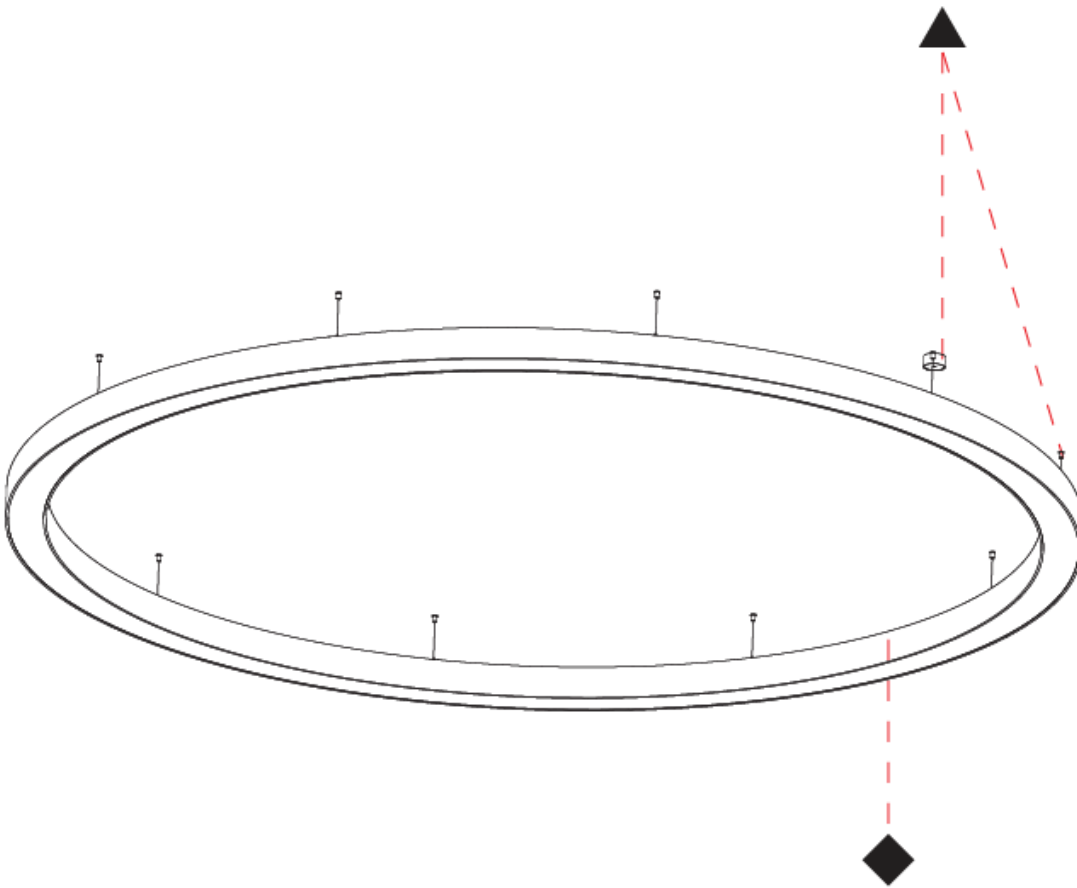

GLORIOUS 150 SUSPENSION

A30545-

PROJECT	_____
TYPE	_____
SPECIFIER	_____
QUANTITY	_____
DATE	_____

A